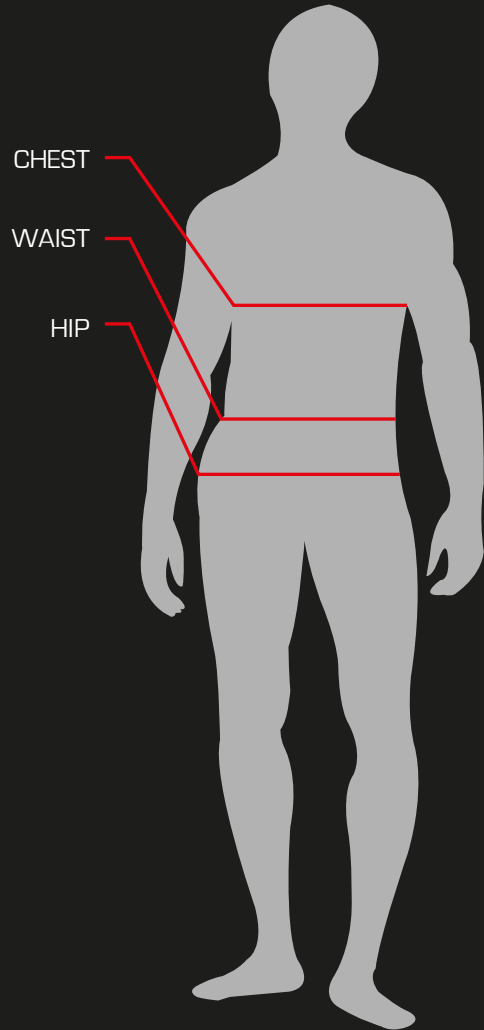

SIZE GUIDE

SUB4

MENS SIZE GUIDE body measurements (cm)

SIZES	2XS	XS	S	M	L	XL	2XL
Chest	75-78	79-85	86-94	95-102	103-109	110-120	120-130
Waist	57-62	63-70	71-79	80-86	87-97	98-107	108-117

WOMENS SIZE GUIDE body measurements (cm)

SIZES	2XS	XS	S	M	L	XL	2XL
Chest	70-76	76-81	81-86	87-93	94-99	100-106	106-110
Waist	50-56	56-61	61-66	67-72	73-79	80-86	87-92
Hip	81-86	86-91	91-96	96-101	101-106	106-112	113-117

UNISEX SIZE GUIDE body measurements (cm)

SIZES	2XS	XS	S	M	L	XL	2XL
Chest	75-78	79-85	86-94	95-102	103-109	110-120	120-130
Waist	57-62	63-70	71-79	80-86	87-97	98-107	108-117